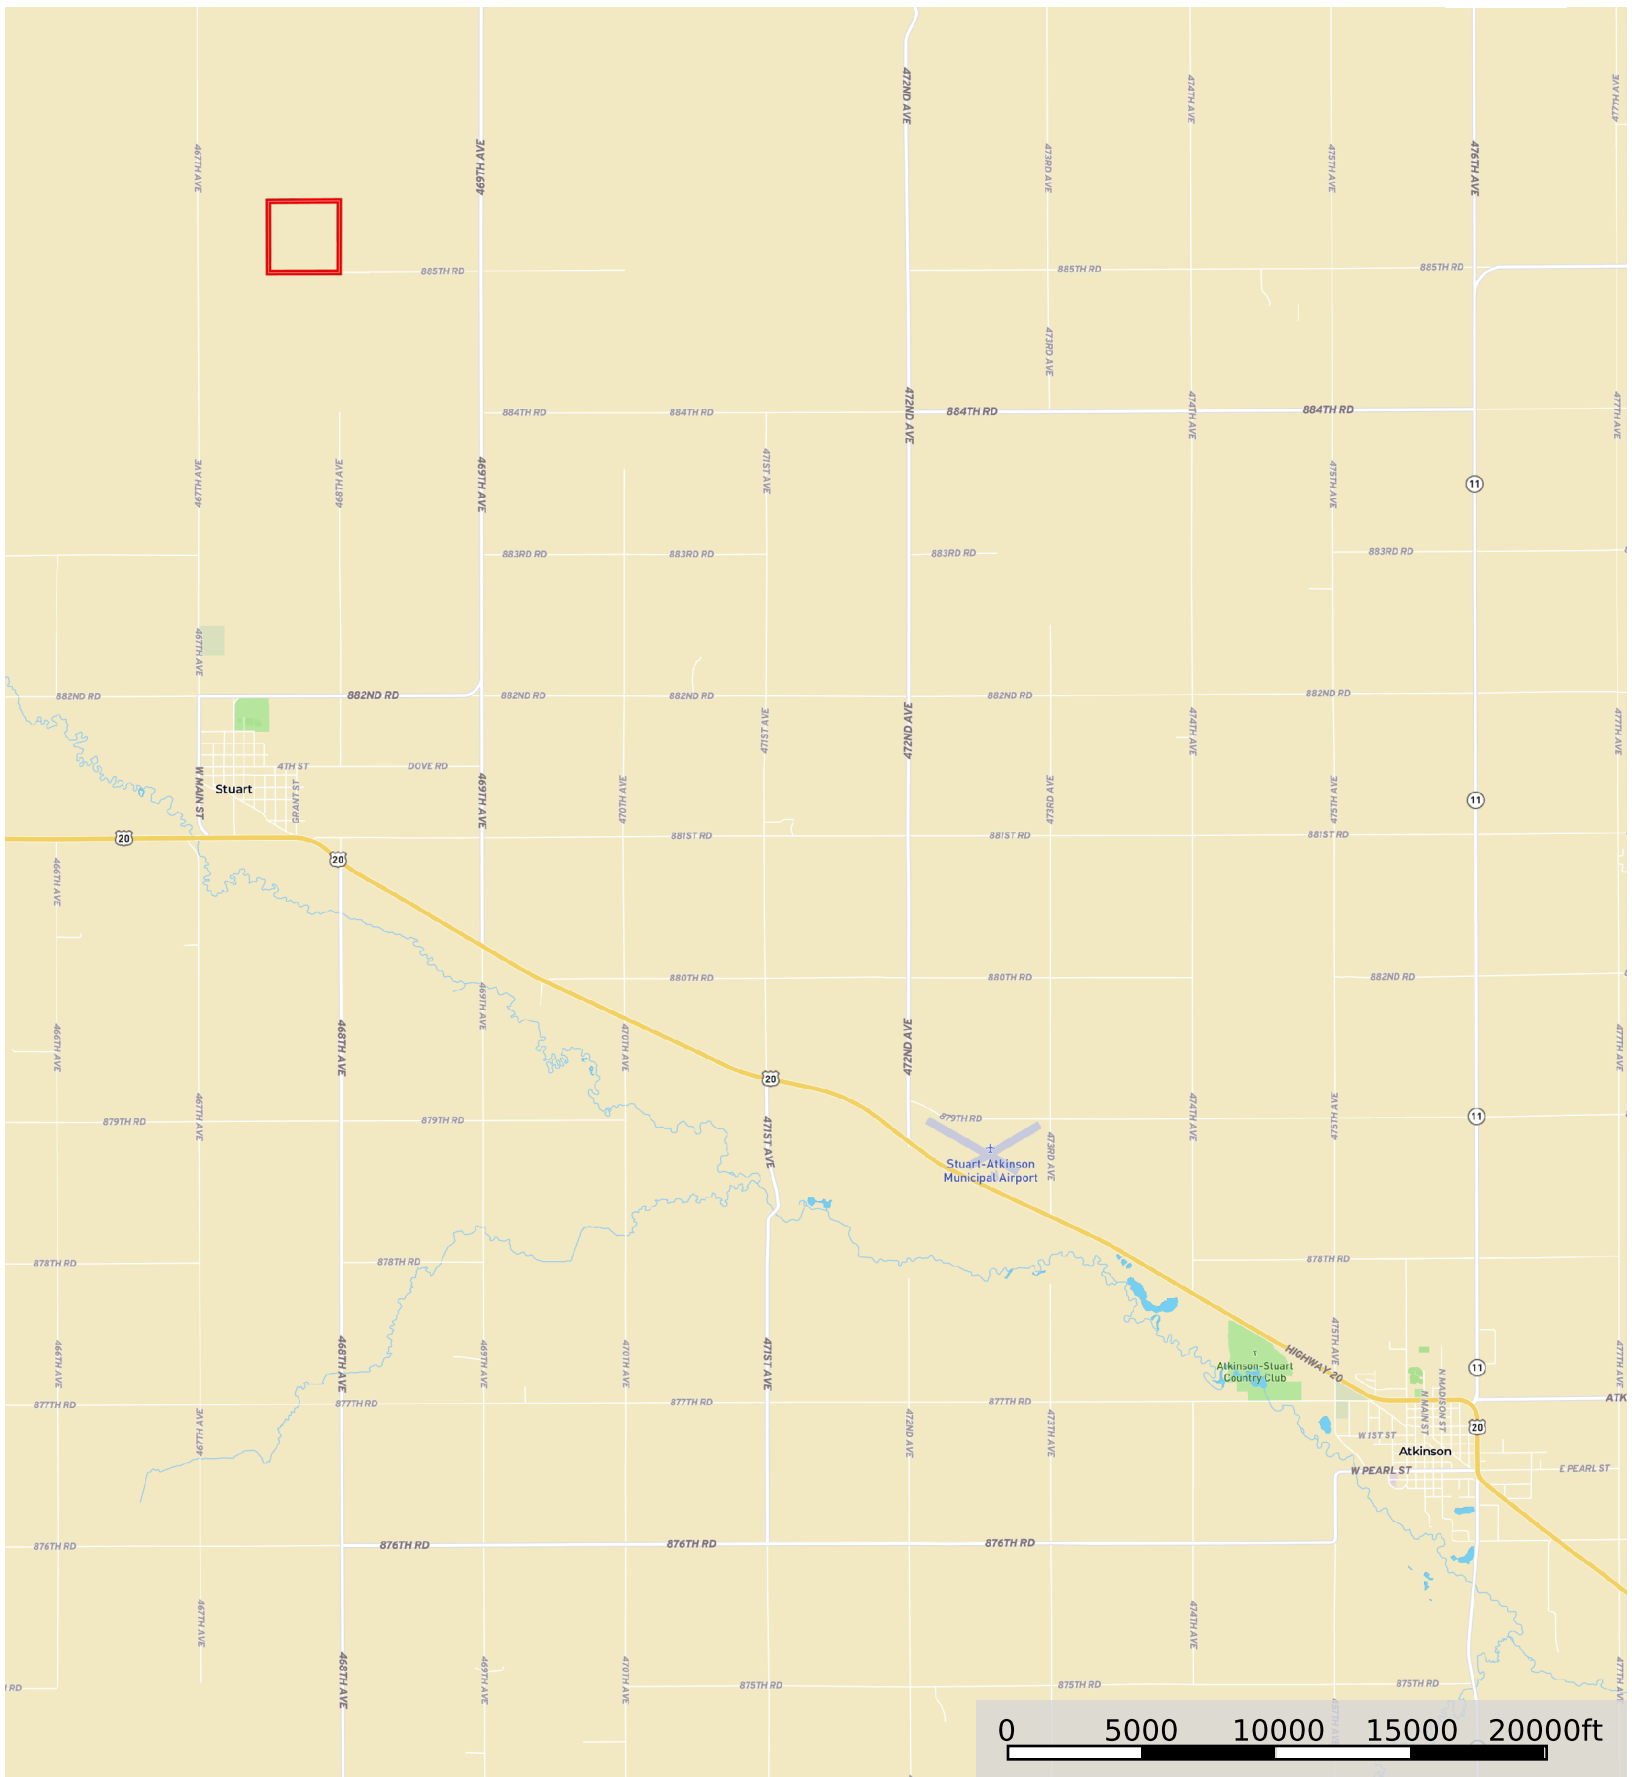

# 160+/- Acres Holt County, NE

Nebraska, AC +/-

Boundary